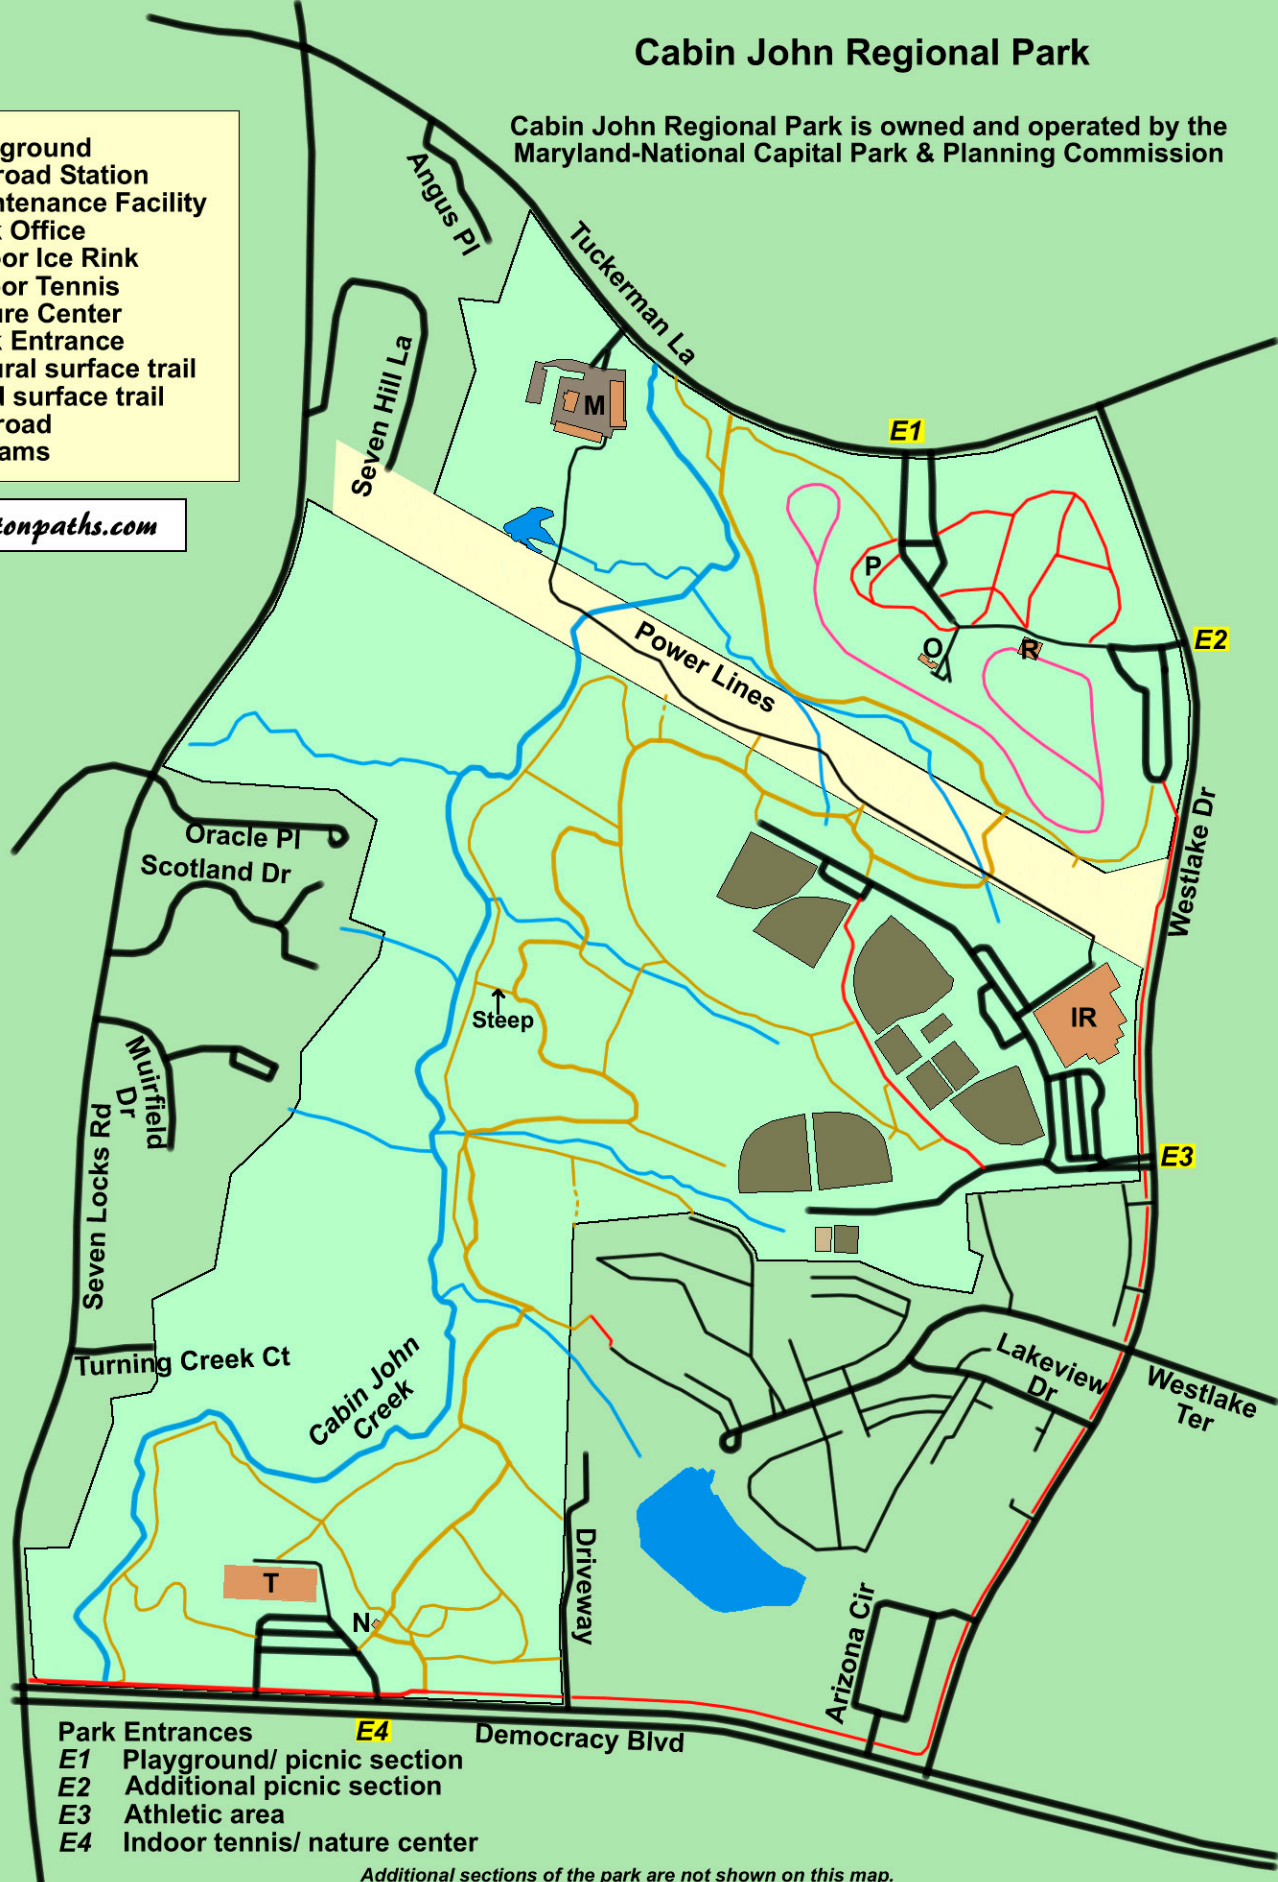

Cabin John Regional Park

Cabin John Regional Park is owned and operated by the Maryland-National Capital Park & Planning Commission

- P Playground
- R Railroad Station
- M Maintenance Facility
- O Park Office
- IR Indoor Ice Rink
- T Indoor Tennis
- N Nature Center
- E Park Entrance
- Natural surface trail
- Hard surface trail
- Railroad
- Streams

restonpaths.com

- Park Entrances **E4** Democracy Blvd
- E1** Playground/ picnic section
- E2** Additional picnic section
- E3** Athletic area
- E4** Indoor tennis/ nature center

Additional sections of the park are not shown on this map.